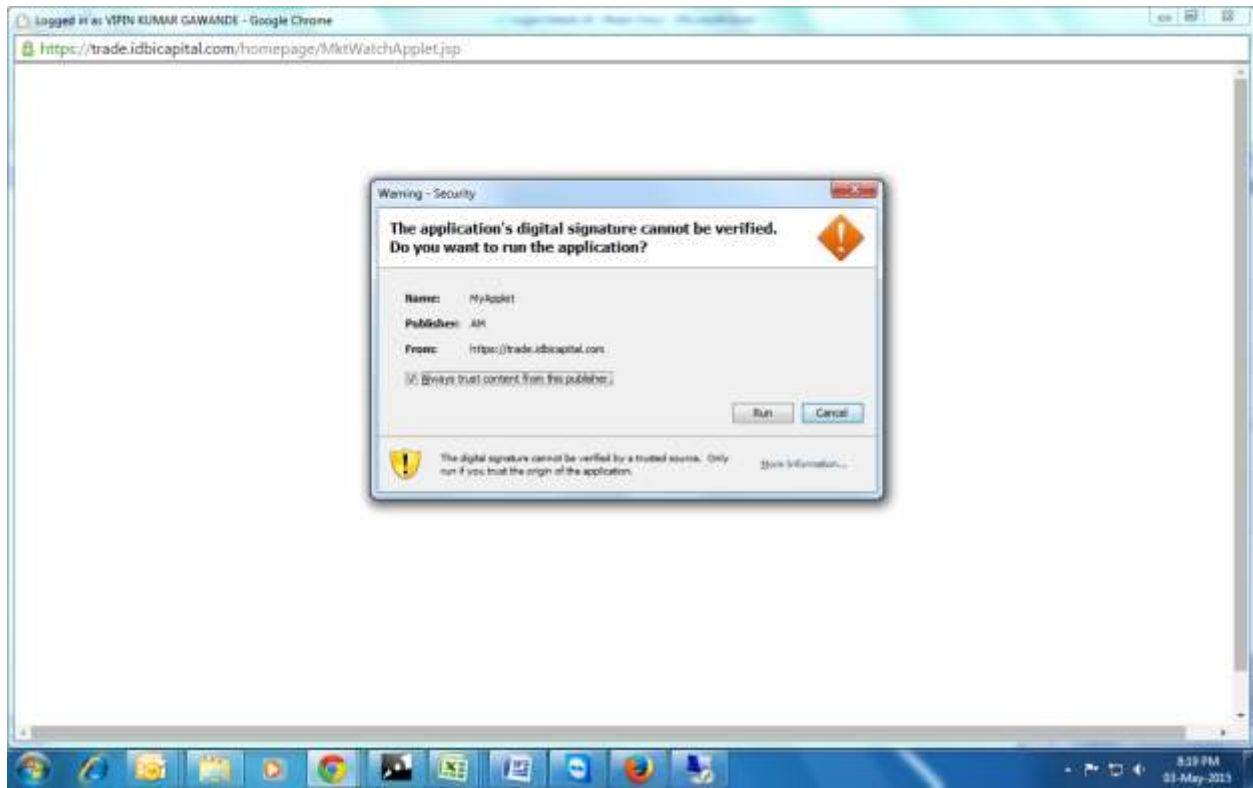

Click on the Run button after selecting the “Always trust content from this publisher option”

Post this the Streaming (applet based application) would be opened on your machine.