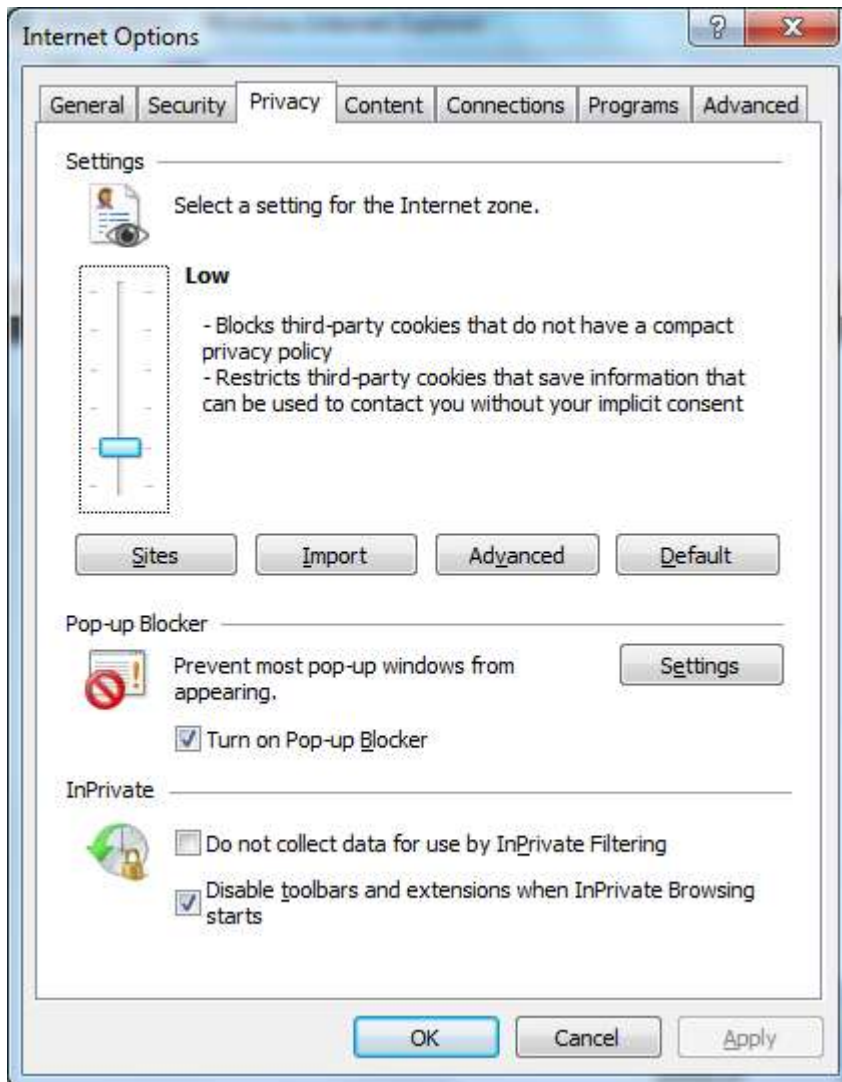

Click on the Streaming button shown in the post login screen to open the Streaming (Applet based application).

Internet Explorer (version 8.0 and above) :

Click on option Tools → Internet Options → Privacy and set the settings to Low and apply the change.