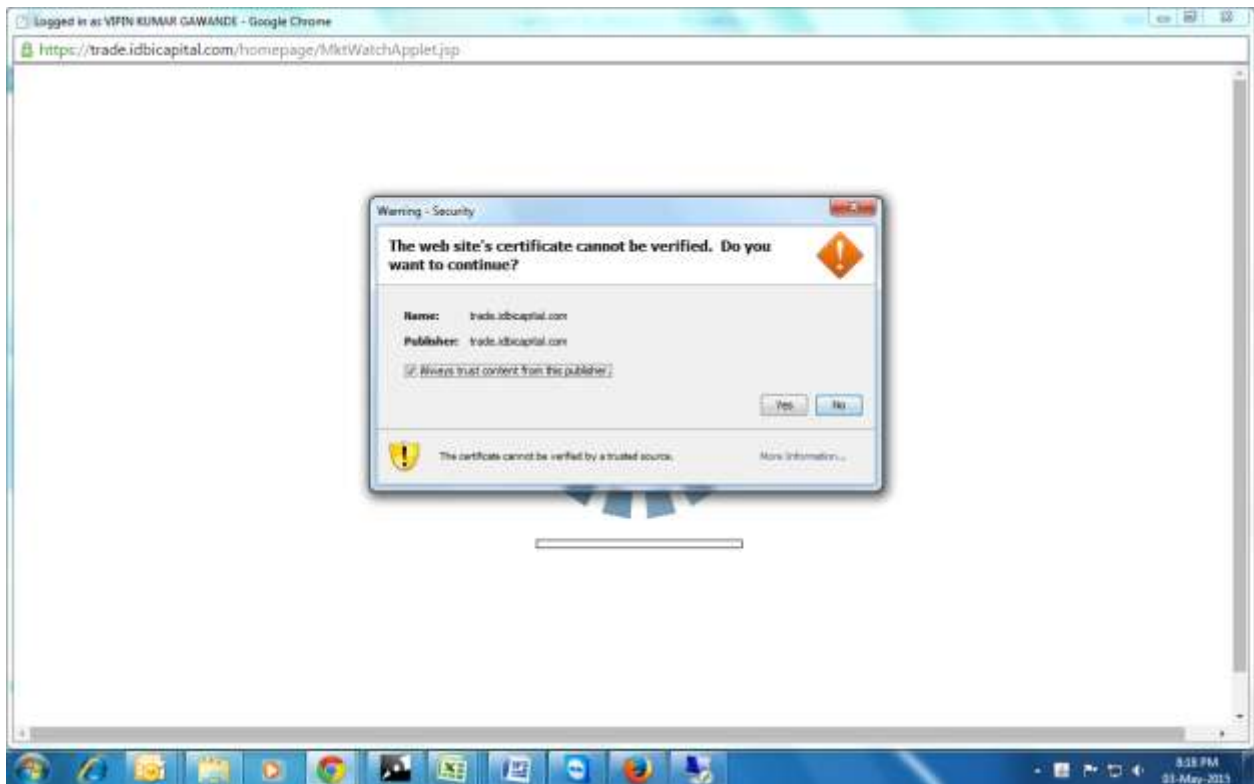

Click on Ok button in the click on Yes button in the screen shown below. Tick the “Always trust content from this publisher” option