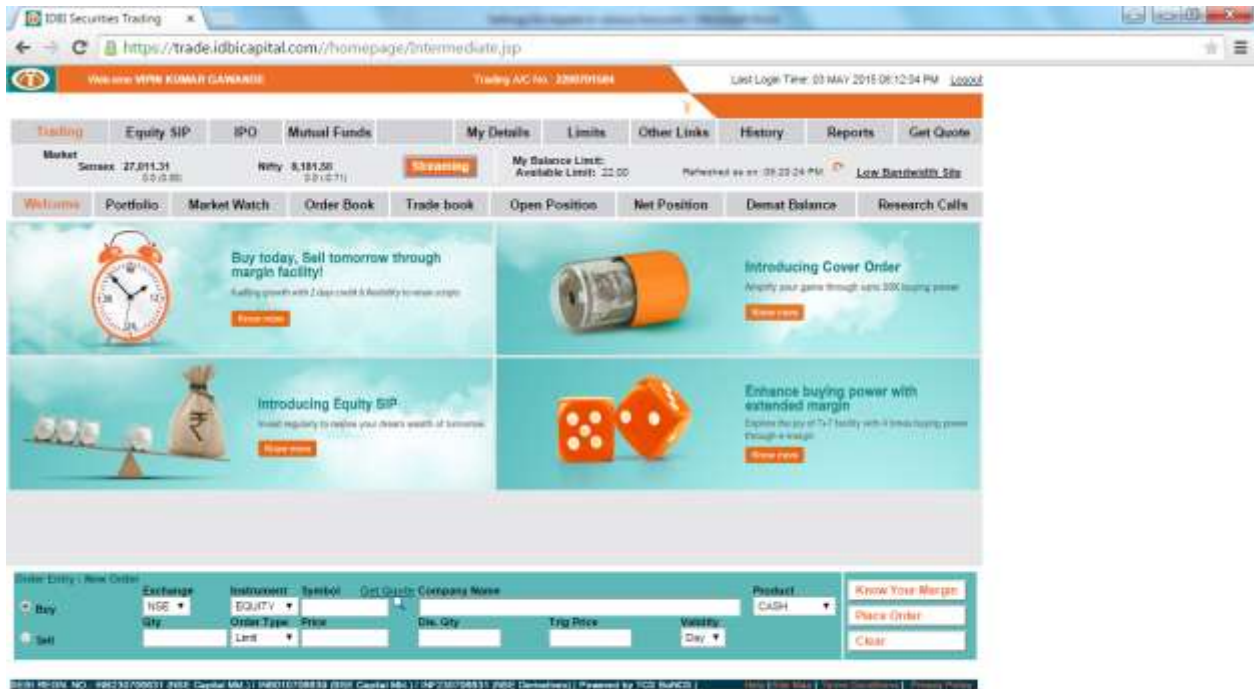

Click on Ok button in the click on Yes button in the screen shown below. Tick the “Always trust content from this publisher” option